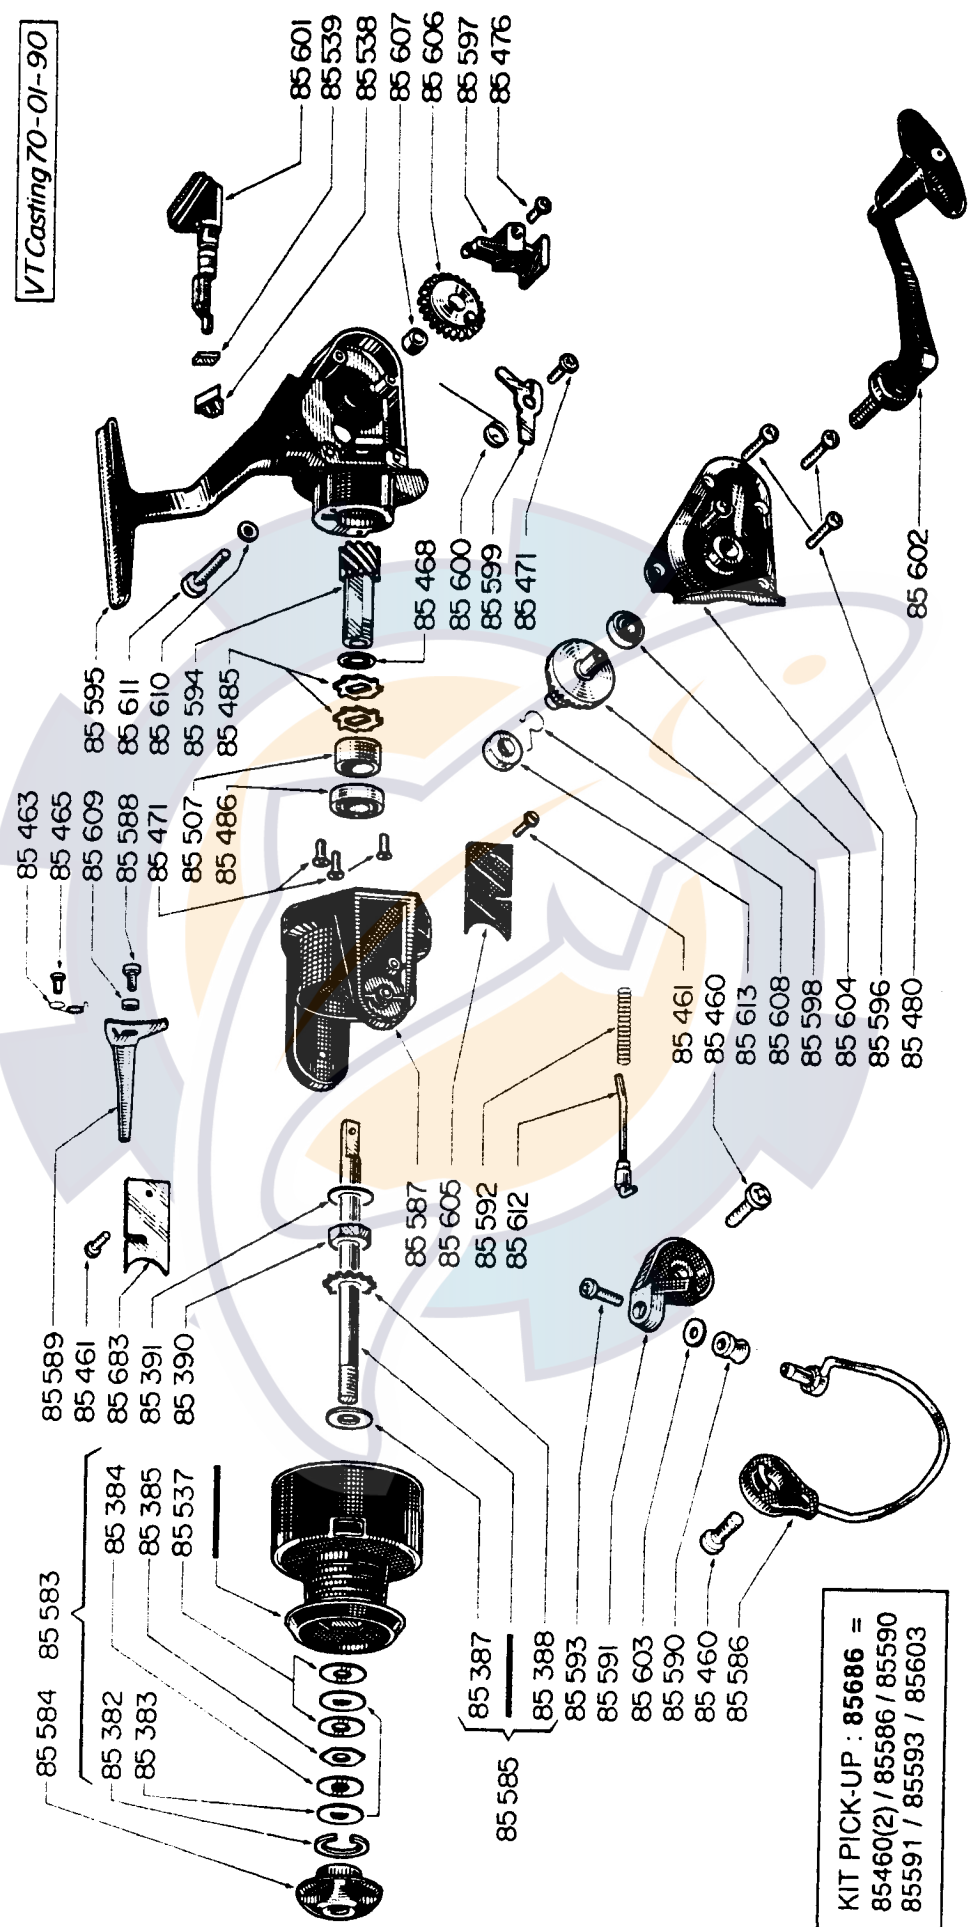

VT Casting 70-01-90

# MITCHELL

# Casting 70

KIT PICK-UP : **85686** =  
 85460(2) / 85586 / 85590  
 85591 / 85593 / 85603